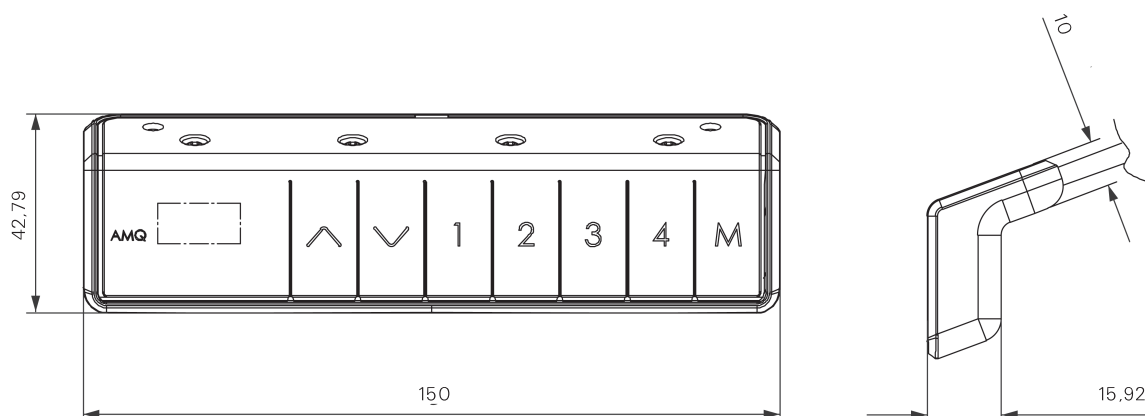

Control Panel with Display & Memory MCP-TDH6

Further Information:

More information, good advices etc. - please contact us with your wishes, we are looking forward to your call: +45 64 89 28 05.

CAD-drawings:

You can download 3D-drawings (STEP-Data) for the MCP-TDH6 for your CAD-Program, or as a PDF-file, on our homepage.

Manuals, installation instructions, approvals/certificates, Safety instructions etc.:

Installation manuals, assembly- and installation instructions, warnings, instructional videos and further information, can be found on our homepage: www.movetec.dk

Further information → www.movetec.dk

© Copyright Movetec Solutions ApS. LKD/MCP-TDH6/dat016UK/3/100/0219

MOVETEC

Tel. +45 64 89 28 05 · www.movetec.dk

True Innovative Moving Technology