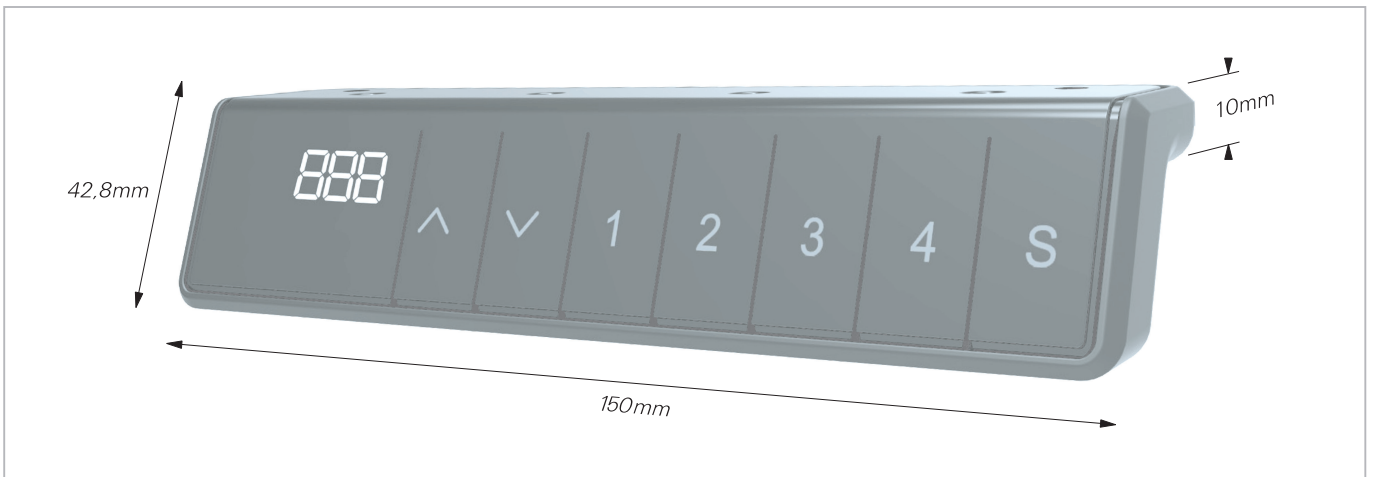

### Control Panel with Display & Memory

Control Panel with a display for height indication

The MCP-TDH6 Control Panel with display and memory is the perfect choice for a wide range of tables, offices desks, work desks and work benches, where the height should be displayed. All keys have been particularly user-friendly designed, and offers a "click-feeling" by each key-press. This means that the user can feel the "click" and does not have to see the keys on the Control Panel when operating the table or lifting column-/actuator-system.

The MCP-TDH6 Control Panel has a display for reading the height in centimeters or inches. The display turns off automatic when it is not in use and saves power in stand-by mode. Display and buttons are back-light illuminated.

#### Technical data:

Control Panel Size: 150mm x 42,8mm

Thickness: 10/16mm

Screw holes, size: Ø5mm

Screw holes, number of mounting holes: 2

Mounting: For front mounting

Light: Yes

Pushbuttons: 7 keys

Digits: 3

Color: Black

Memory Functions: 4

Sealing: The display control panel must be protected against water and moisture.

Operating temperature: +5 °C - +45 °C

Cabel length: Standard 1500mm

Socket/Plug: RJ 10pin.