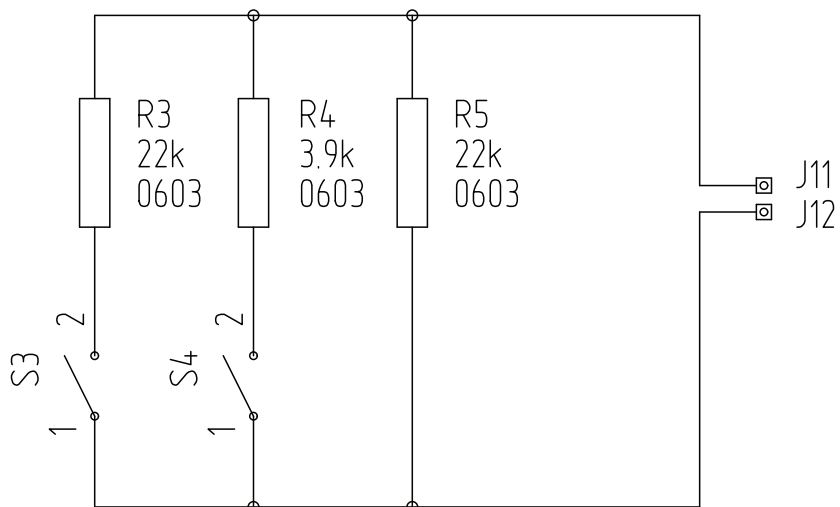

Wiring Diagram for MCP-007 Control Panel (UP/DOWN)

MOVETEC

Tel. +45 64 89 28 05 · www.movetec.dk

True Innovative Moving Technology